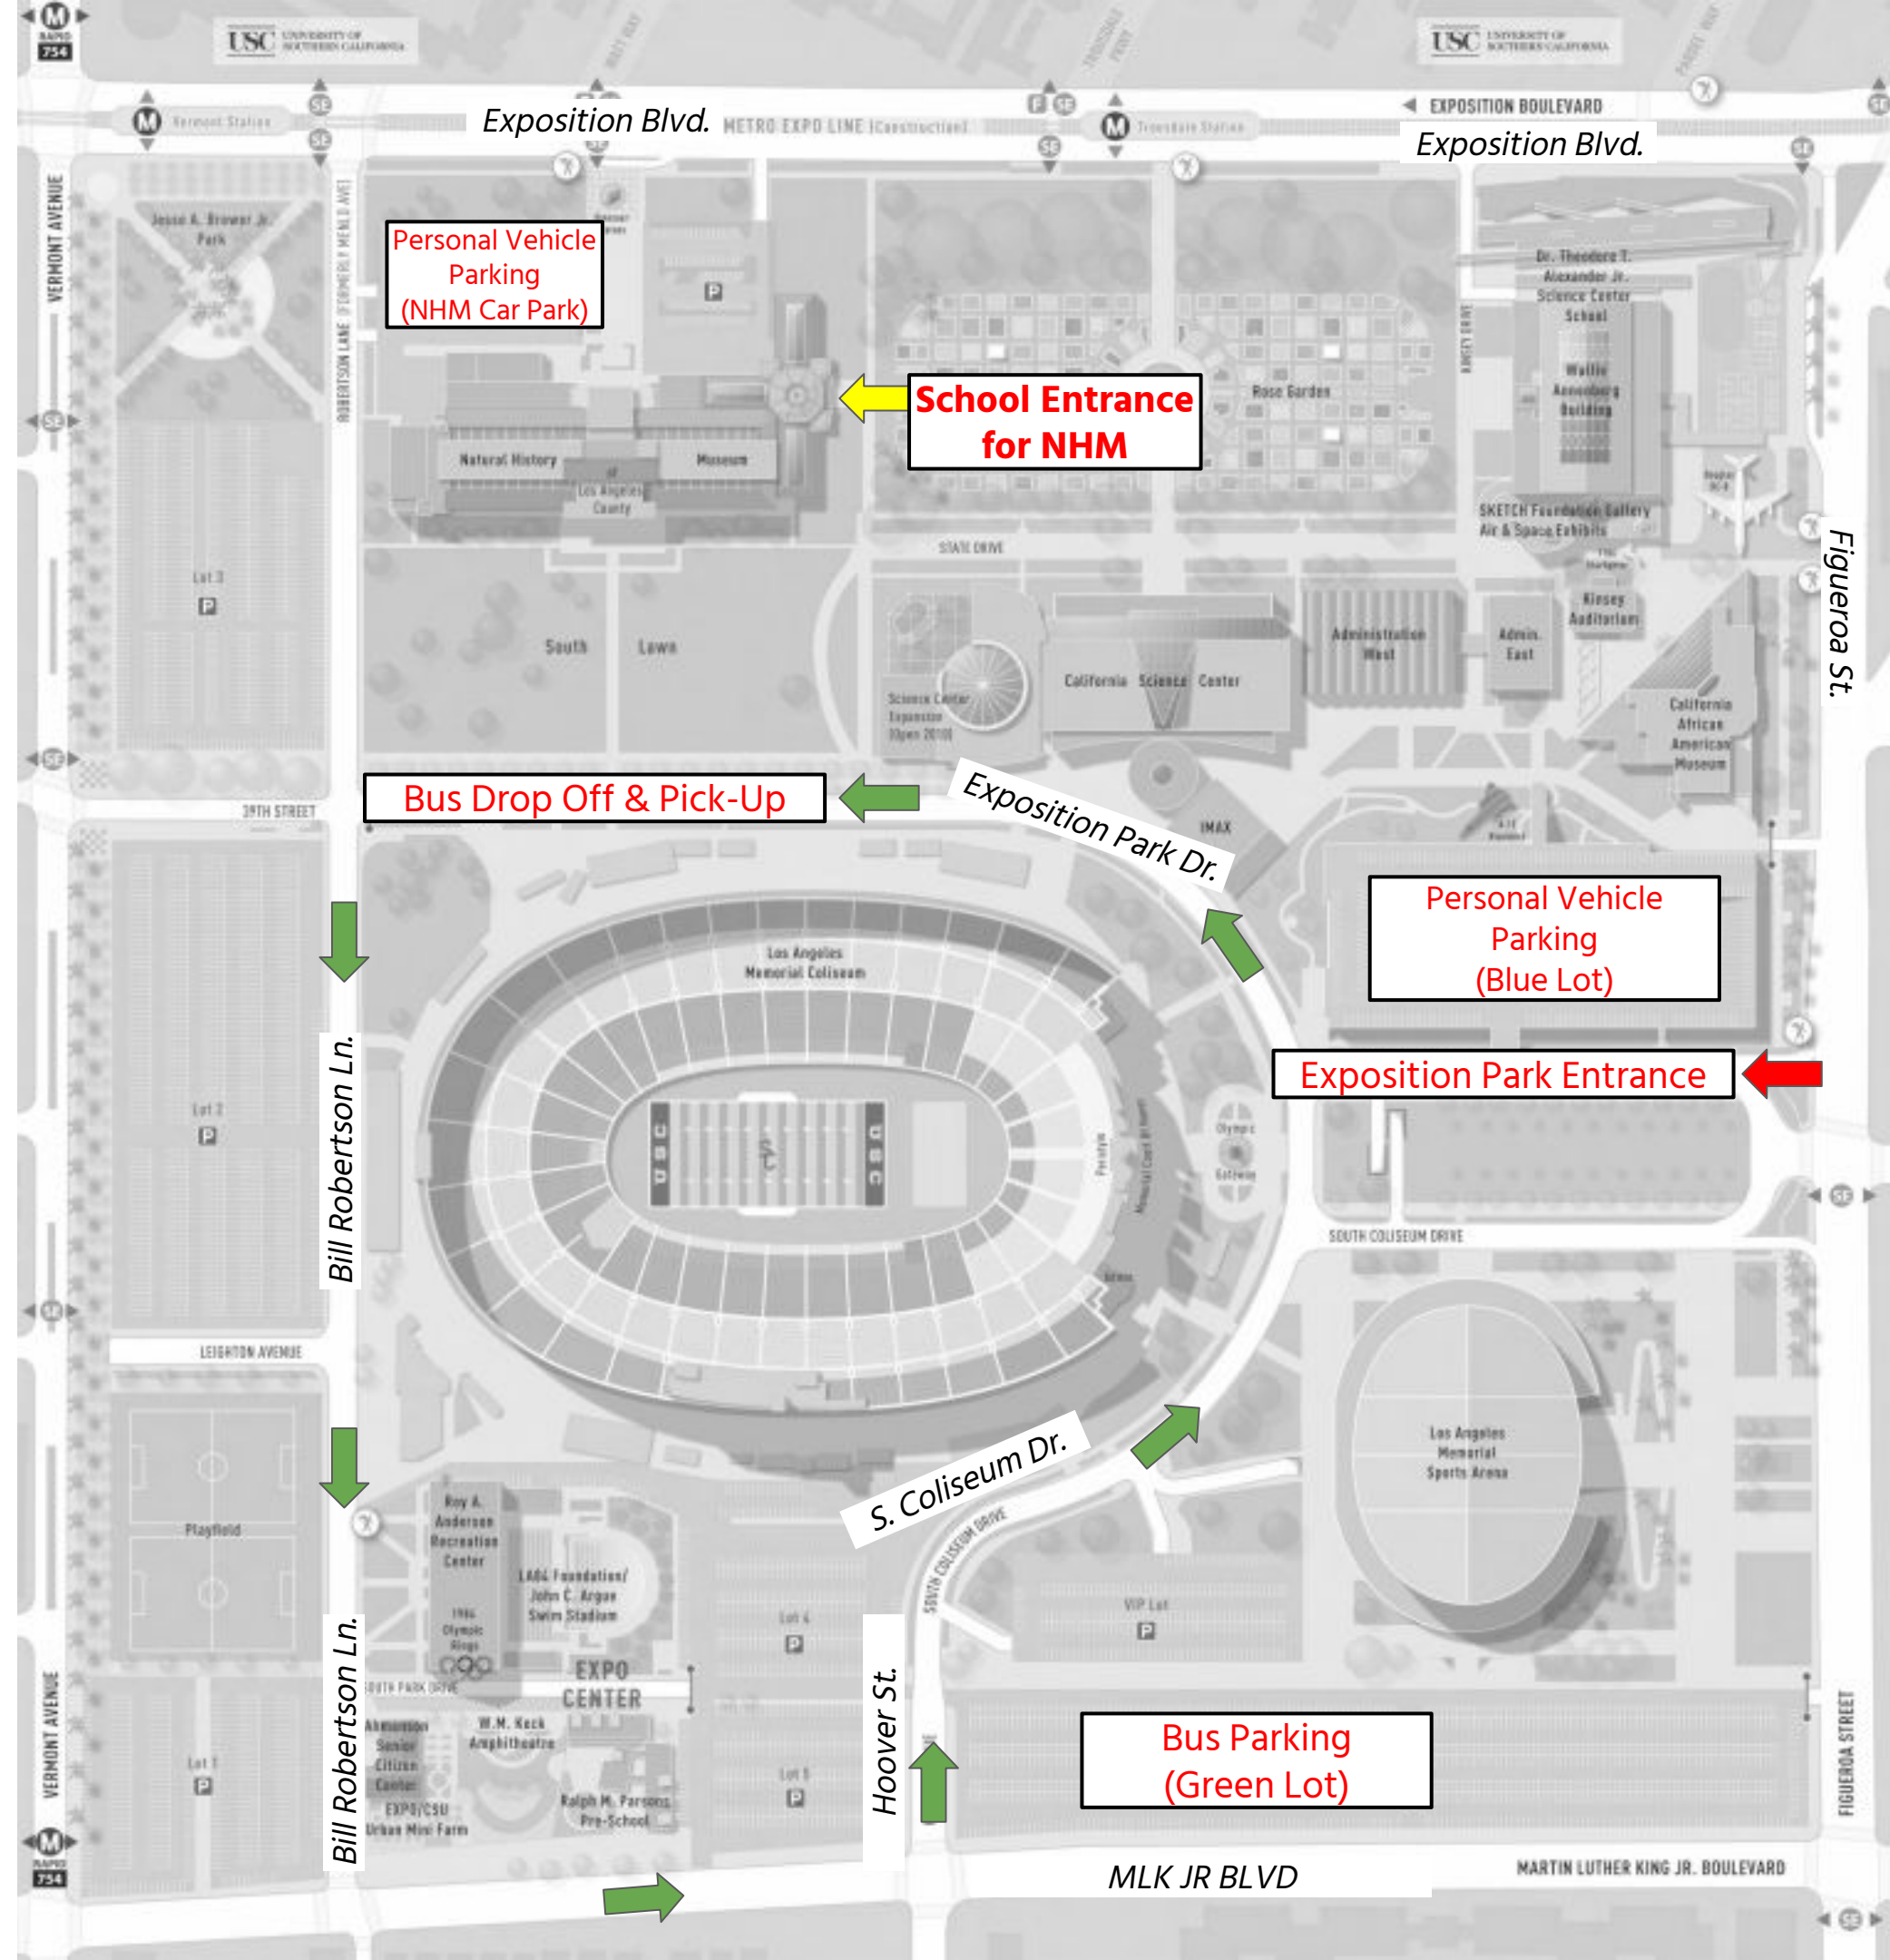

Field Trip Drop Off & Parking

BUS DROP OFF & PICK UP*

- Enter Exposition Park off Figueroa St.
- Proceed along Exposition Park Dr.
- Drop off passengers at South Lawn
- Proceed to Green Lot to park for duration of field trip
- Pick up in same location as drop off (on Exposition Park Dr. near South Lawn)

**Bus route indicated with green arrows*

CAR DROP OFF/PARKING

- Enter NHM Car Park off of Exposition Blvd. and Bill Robertson Ln.
- Park or drop-off in the NHM Car Park (**\$18**) or Blue Lot (**\$20**)

Bill Robertson Lane

Personal Vehicle Parking
(NHM Car Park)

Amphitheater

Listening Tree

Bird Viewing Deck

Pollinator Garden

Get Dirty Zone

Rose Garden

EAST ENTRANCE
(School Entrance)

EAST GATE CHECK-IN

Level G Entrance

WAITING ZONE

SOUTH ENTRANCE:
Closed for Construction

Butterfly/
Spider Pavilion

Edible Garden

WAITING ZONE