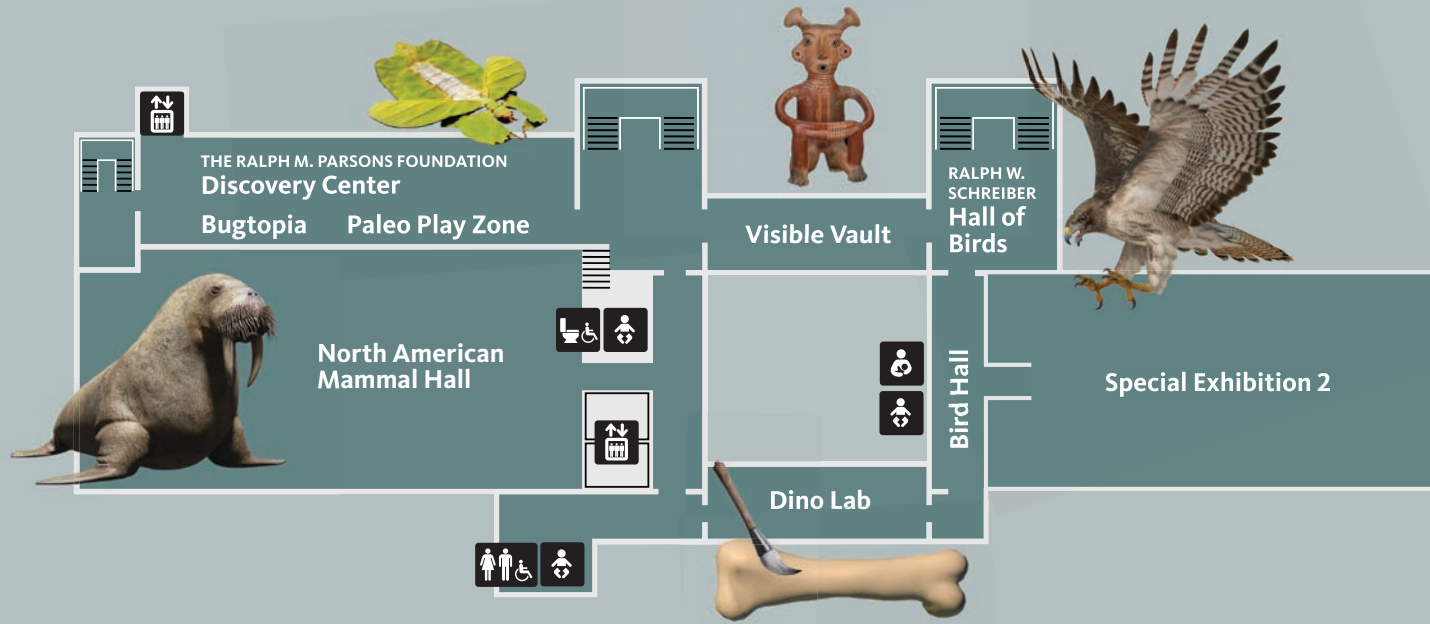

ON VIEW LEVEL 1

JUDITH PERLSTEIN WELCOME CENTER

Meet Gnatalie the Green Dino, get up close to Barbara Carrasco's landmark mural, learn about Community Science, and enjoy the views of Expo Park. Guest and Member Services also available.

LEGEND

- Ticketed Experience
- Escalator
- Elevators
- Tickets
- Food
- Shop
- Wheelchair Accessible
- Baby Changing Station
- Lactation Room
- Restrooms
- Accessible Restrooms
- All-Gender Restroom

North American Mammal Hall
 THE RALPH M. PARSONS FOUNDATION
 Discovery Center
 Visible Vault
 Dino Lab

2

Scan QR code to access additional languages.

LEVEL 2

LEGEND

- Ticketed Experience
- Escalator
- Elevators
- Tickets
- Food
- Shop
- Wheelchair Accessible
- Baby Changing Station
- Lactation Room
- Restrooms
- Accessible Restrooms
- All-Gender Restroom