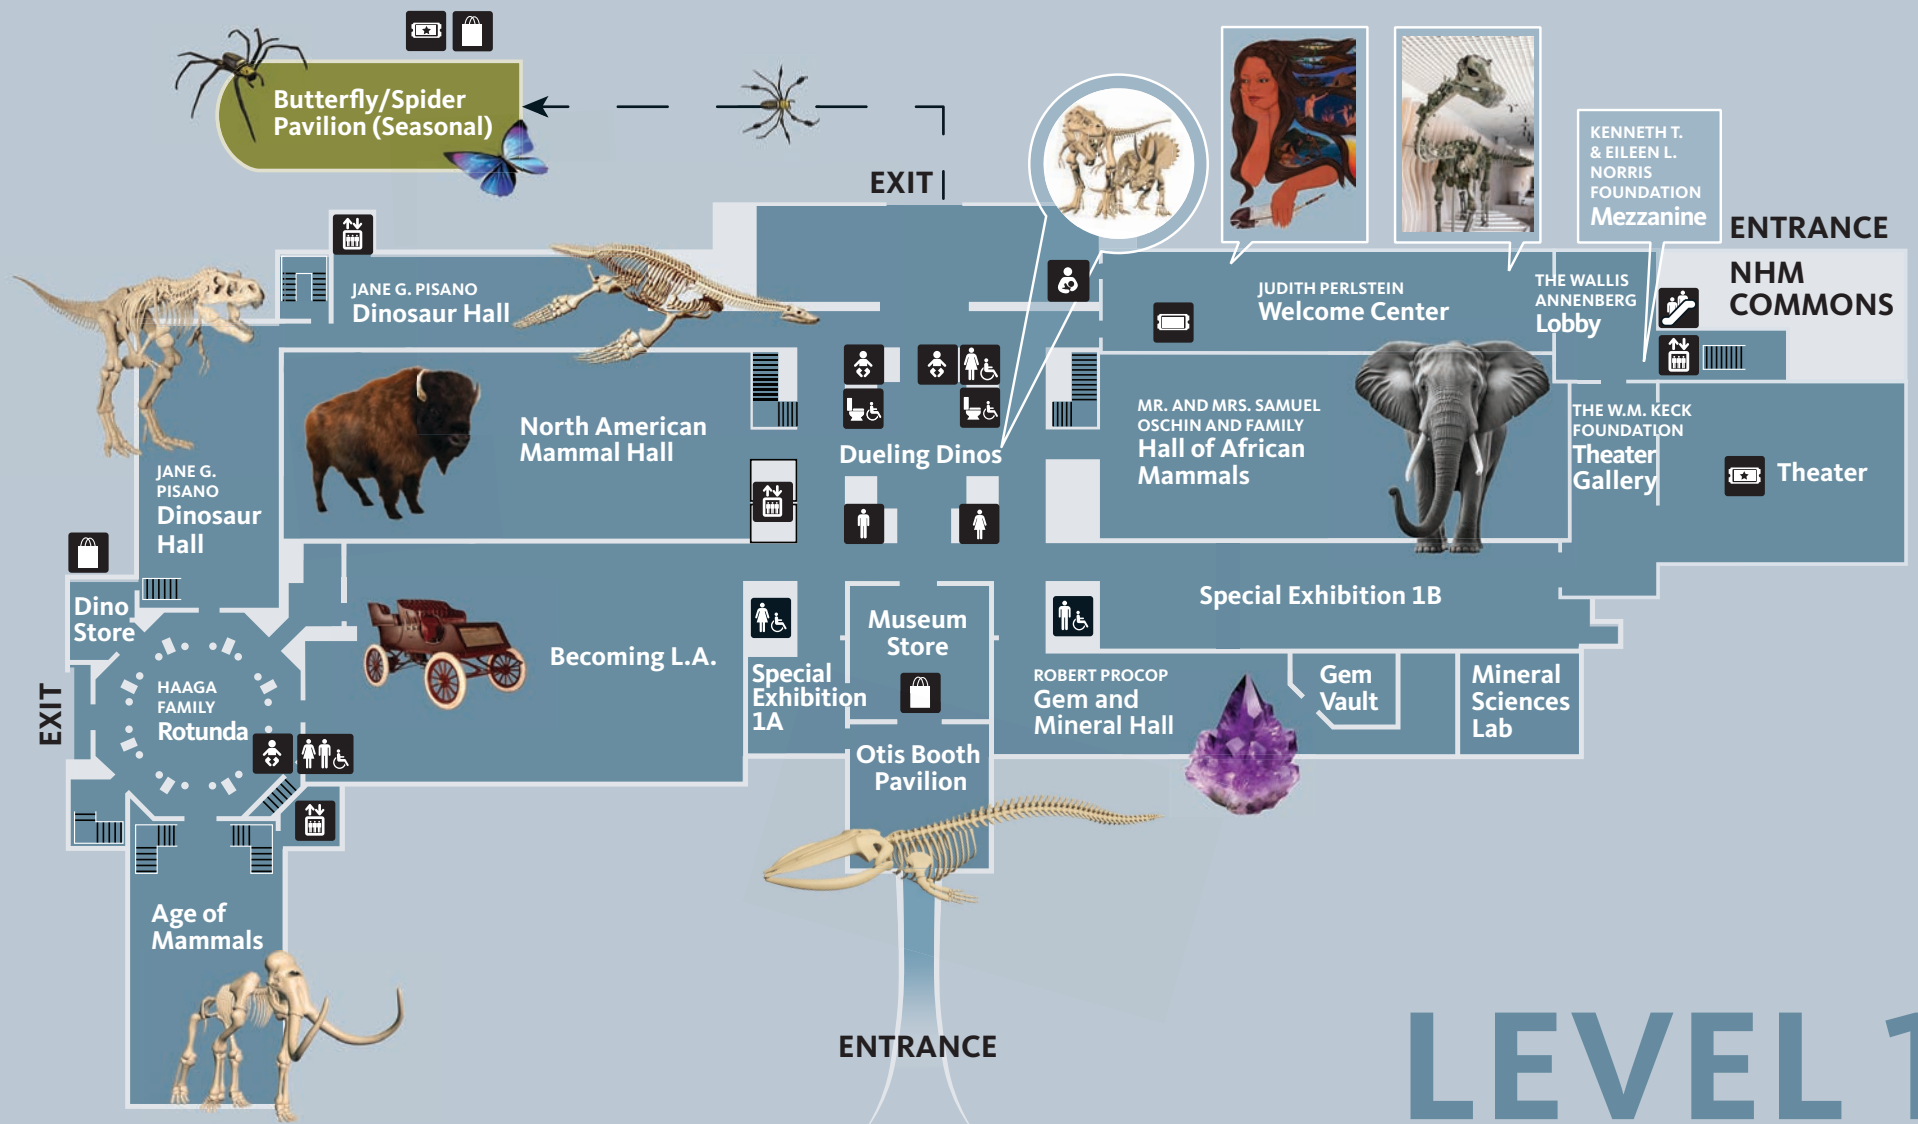

LEGEND

- Ticketed Experience
- Escalator
- Elevators
- Tickets
- Food
- Shop
- Wheelchair Accessible
- Baby Changing Station
- Lactation Room
- Restrooms
- Accessible Restrooms
- All-Gender Restroom

North American Mammal Hall
 THE RALPH M. PARSONS FOUNDATION
 Discovery Center
 Visible Vault
 Dino Lab

2

Scan QR code to access additional languages.

LEVEL 2

LEGEND

- Ticketed Experience
- Escalator
- Elevators
- Tickets
- Food
- Shop
- Wheelchair Accessible
- Baby Changing Station
- Lactation Room
- Restrooms
- Accessible Restrooms
- All-Gender Restroom

JUDITH PERLSTEIN
 Welcome Center
 Mammal Halls
 JANE G. PISANO
 Dinosaur Hall
 Becoming Los Angeles
 ROBERT PROCOP
 Gem & Mineral Hall

1

LEVEL 1

P ← Blue Structure
 California Science Center
 California African American Museum

L.A. Memorial Coliseum ↑

LEGEND

- Ticketed Experience
- Escalator
- Elevators
- Tickets
- Food
- Shop
- Wheelchair Accessible
- Baby Changing Station
- Lactation Room
- Restrooms
- Accessible Restrooms
- All-Gender Restroom